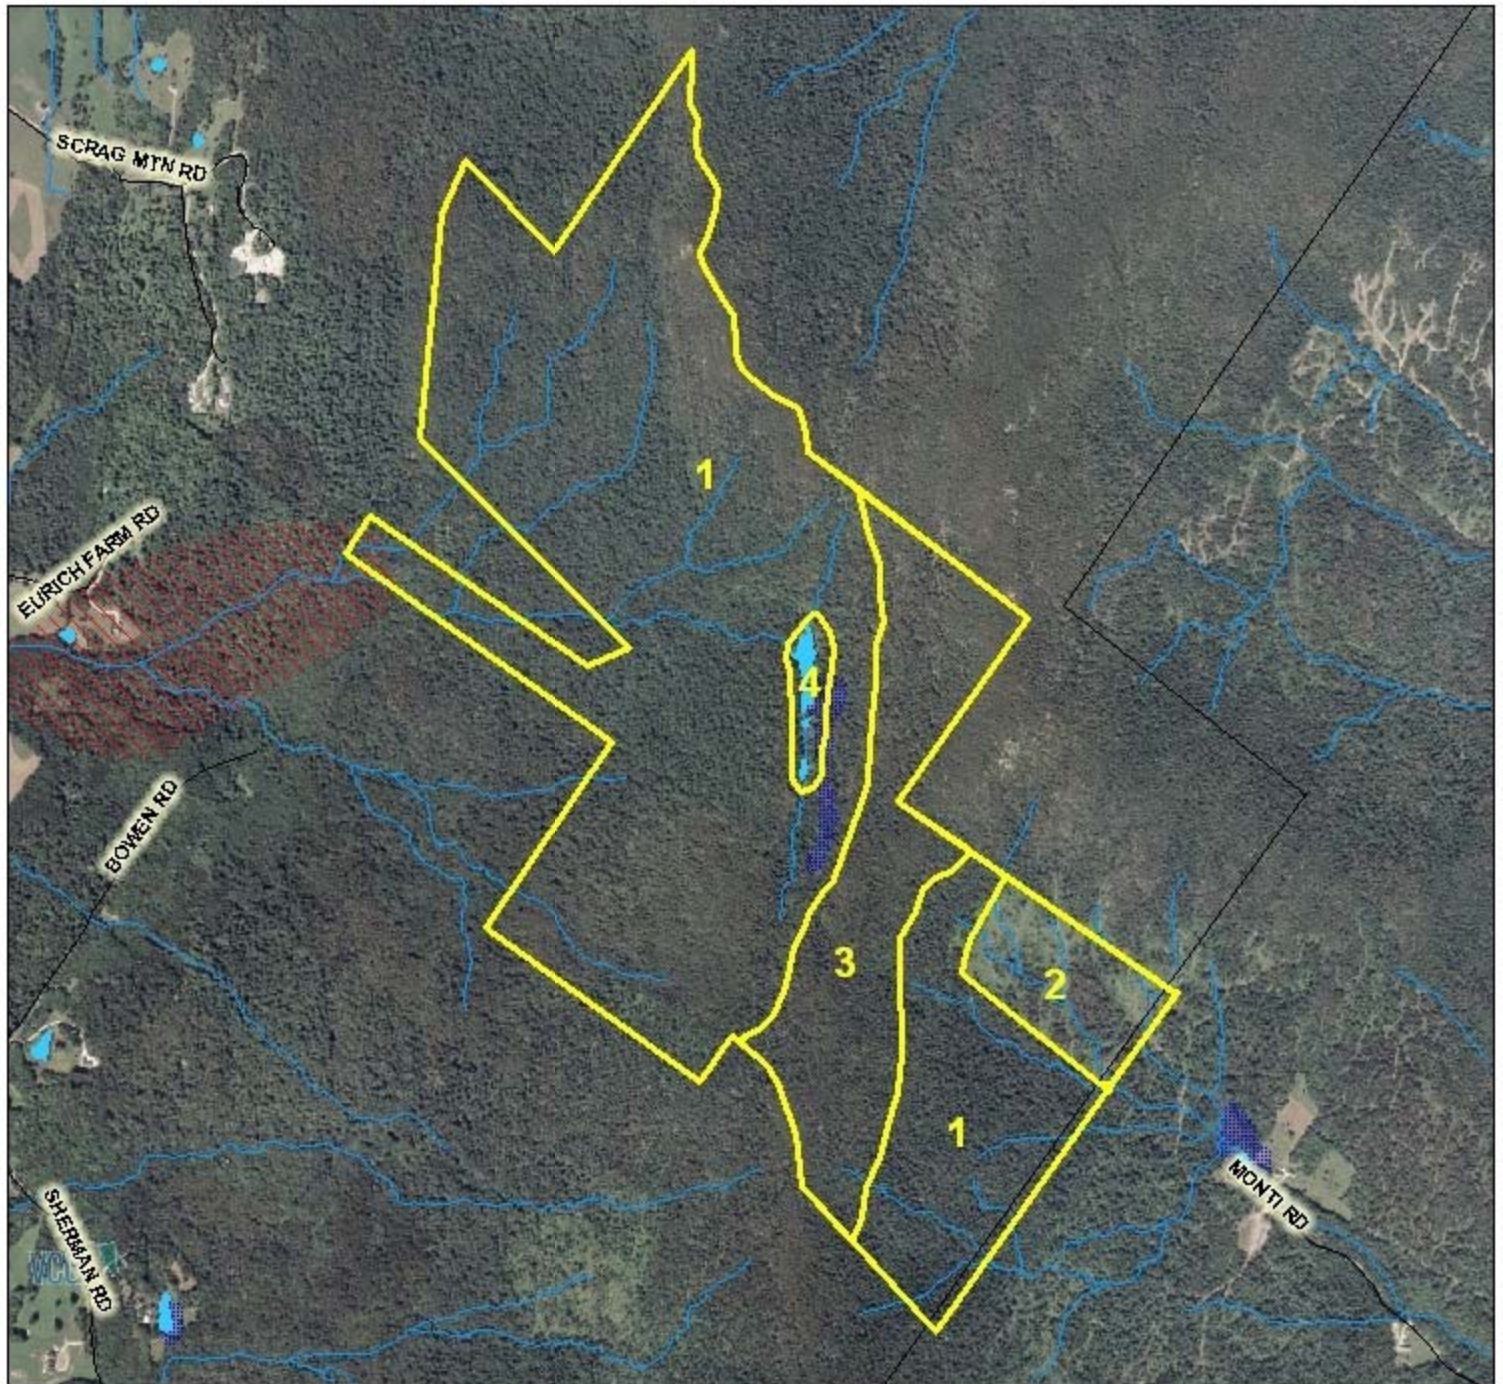

Forest Bird Habitat Assessment Scrag Municipal Forest Waitsfield, VT

Legend

-  Scrag Municipal Forest
-  Streams
-  Wetlands - VSWM
-  Deer Wintering Areas

Habitat Units

1. Northern Hardwood Forest - 437.3 acres
2. Early-Successional Hardwoods - 30.3 acres
3. High-Elevation Forest - 93.3 acres
4. Beaver Wetland - 7.9 acres

Map created by Steve Hagenbuch, October 2007
Data provided by VCGI and Town of Waitsfield

Not a survey. All boundaries and acreage figures approximate.